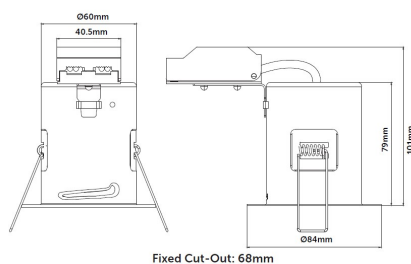

- Firestay Certification: 30, 60 and 90 minute solid joist ceilings, 30 minute I-Joist ceiling systems
- Part B/C/E compliant
- Suitable for 240V lamps (GU10 lamp holder included)
- Loop in/out terminals for speed of installation
- Die-cast aluminium body

Technical Specification

Product Code	11530
---------------------	-------

Reference

EAN	5013588115306
Commodity Code	9405423990
Country Of Origin	CN
UNSPSC Code	39111515

Dimensions

Height (mm)	79
Diameter (mm)	84
Downlight Cut Out (mm)	68